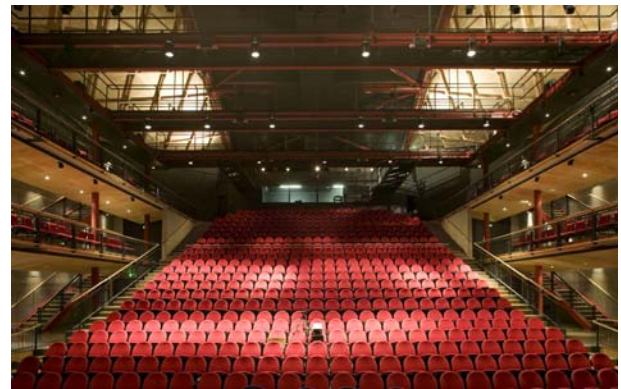

Overview

TelstraClear Pacific represents the new age events centre combining theme, iconic architecture and functionality to showcase the Pacific community of Counties Manukau.

The events centre includes a theatre, arena, exhibition foyer, function rooms and VIP lounging.

The arena seats 2500 for sporting events and can convert to seat 1700 for an ambient banqueting hall and exhibition space.

The theatre with galleries seats 700 and has the flexibility for multiple seating layouts and uses.